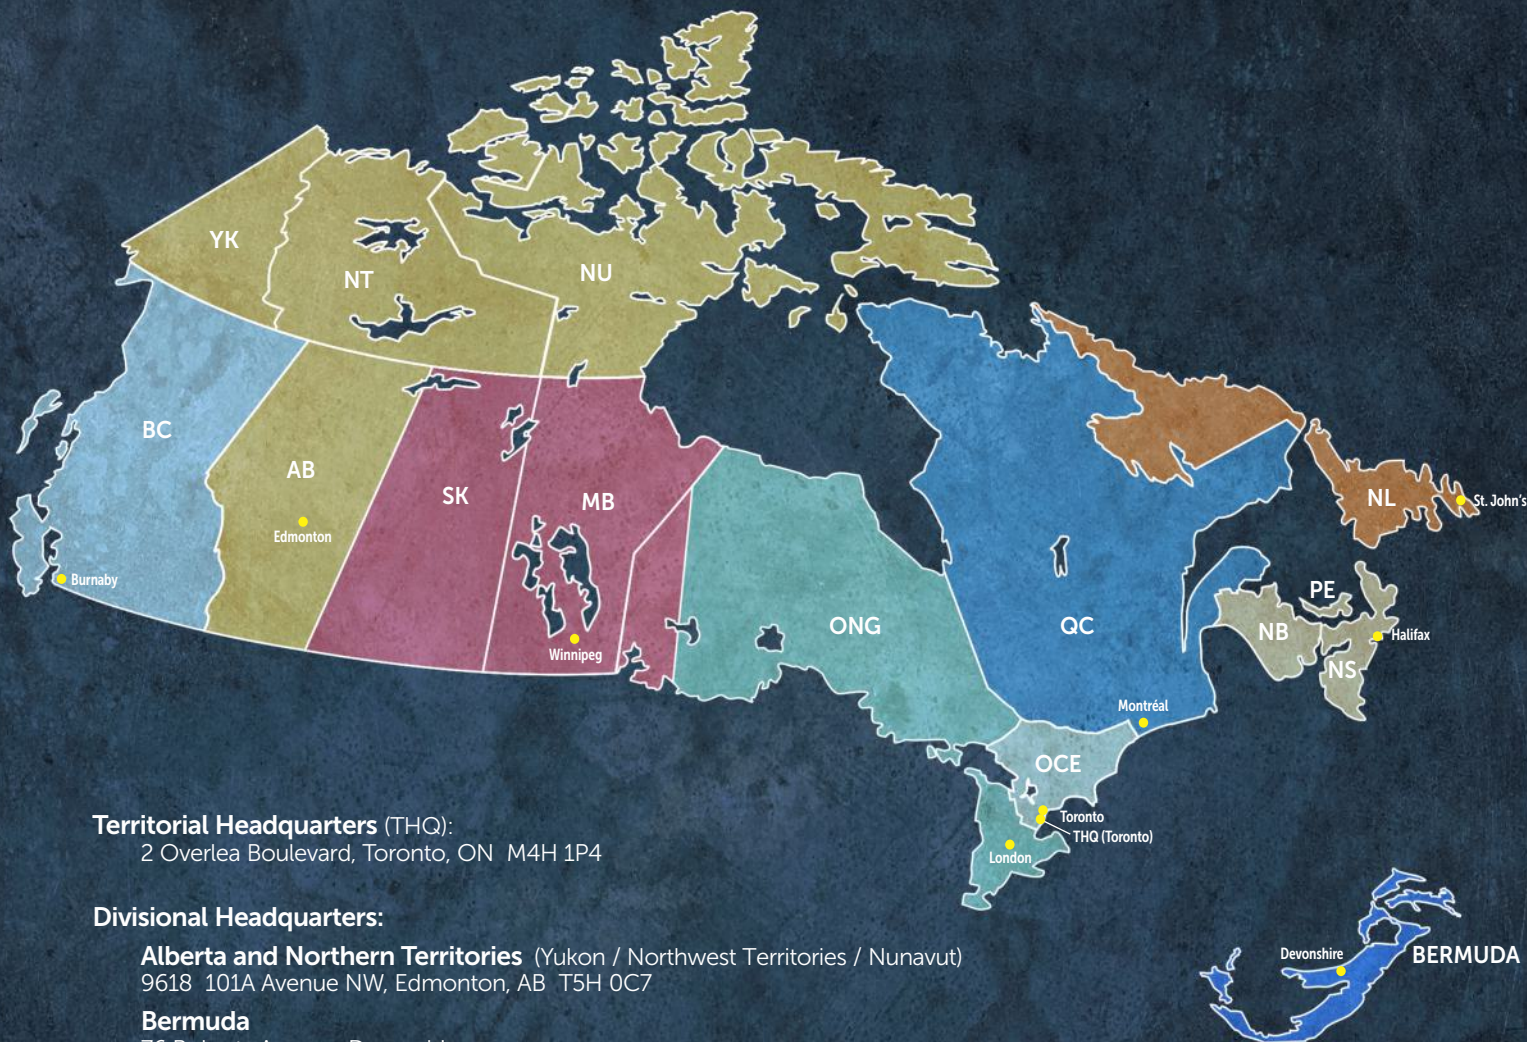

The Salvation Army in Canada & Bermuda

Territorial Headquarters (THQ):
2 Overlea Boulevard, Toronto, ON M4H 1P4

Divisional Headquarters:

Alberta and Northern Territories (Yukon / Northwest Territories / Nunavut)
9618 101A Avenue NW, Edmonton, AB T5H 0C7

Bermuda
76 Roberts Avenue, Devonshire
PO Box HM 2259, Hamilton, Bermuda HM JX

British Columbia
103 – 3833 Henning Drive, Burnaby, BC V5C 6N5

Maritime (New Brunswick / Nova Scotia / Prince Edward Island)
330 Herring Cove Road, Halifax, NS B3R 1V4

Newfoundland and Labrador
PO Box 91 – 430 Topsail Road, St. John's, NL A1E 4N1

Ontario Central-East *
1645 Warden Avenue, Toronto, ON M1R 5B3

Ontario Great Lakes *
371 King Street, London, ON N6B 1S4

Prairie (Manitoba / Saskatchewan / Northwest Ontario)
204 – 290 Vaughan Street, Winnipeg, MB R3B 2N8

Québec
Armée du Salut
1700 – 625 Avenue du Président-Kennedy
Montréal, QC H3A 1K2

* Effective July 1, 2020, the Ontario Central-East and Ontario Great Lakes divisions merged to become the Ontario Division.

Donate at
SalvationArmy.ca
1-800-SAL-ARMY (725-2769)

salvationarmy

salvationarmycanada